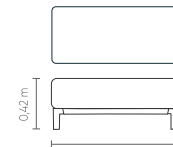

PUFF
0,92 m | 36 2/8 in x 0,60 m | 23 5/8 in
1,02 m | 40 1/8 in x 0,60 m | 23 5/8 in
1,12 m | 44 1/8 in x 0,60 m | 23 5/8 in
1,22 m | 48 in x 0,60 m | 23 5/8 in
1,32 m | 52 in x 0,60 m | 23 5/8 in